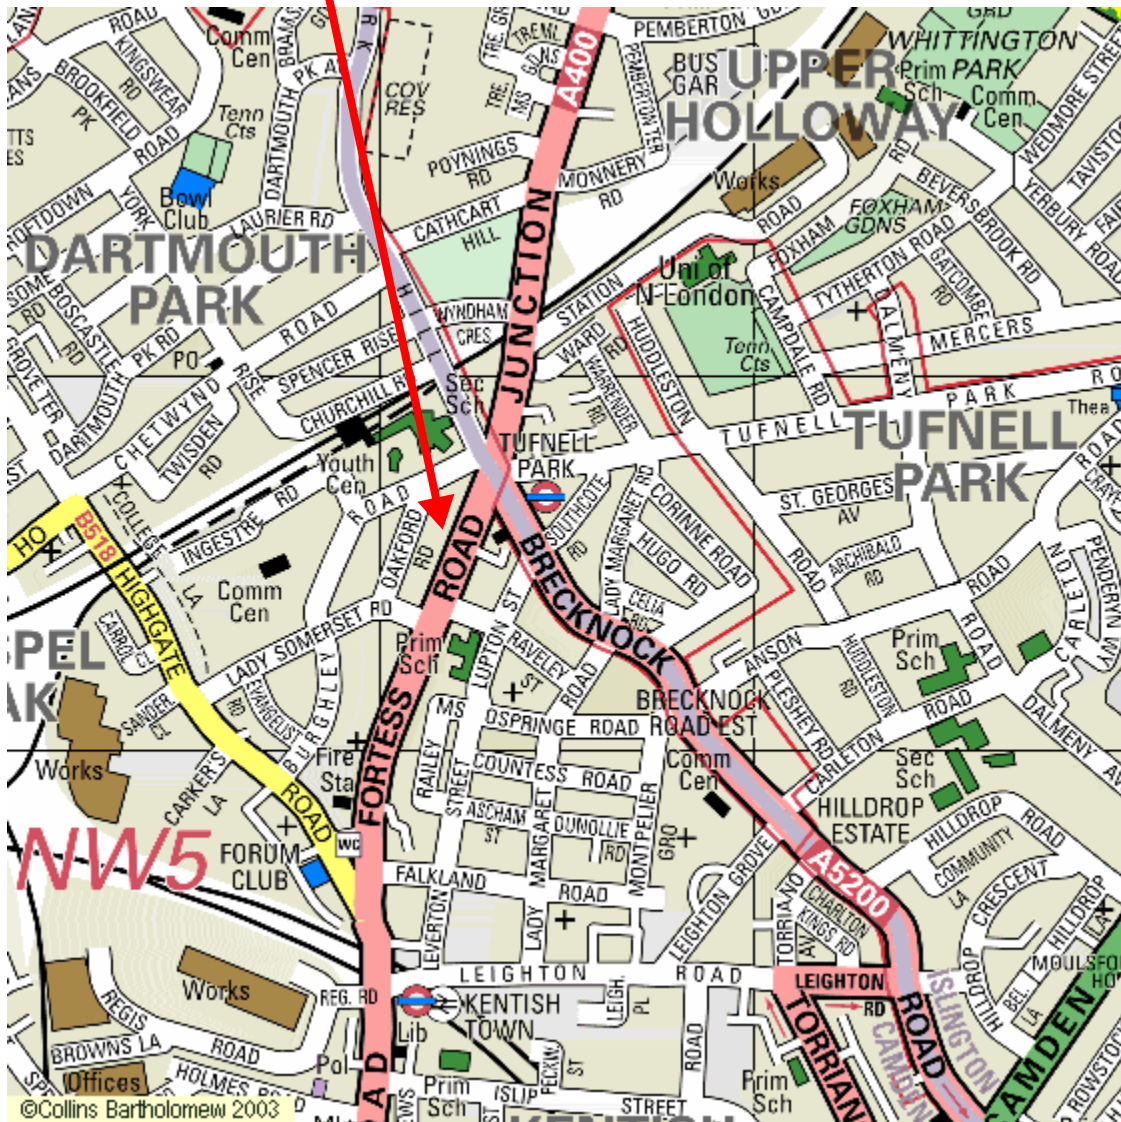

## Stingray Café - Tufnell Park

## Stingray - Tufnell Park Café and Restaurant

**135 Fortress Rd**

**London NW5 2HR**

Nearest tube station: Tufnell Park, Northern Line

**Telephone: 0207 482 4855**