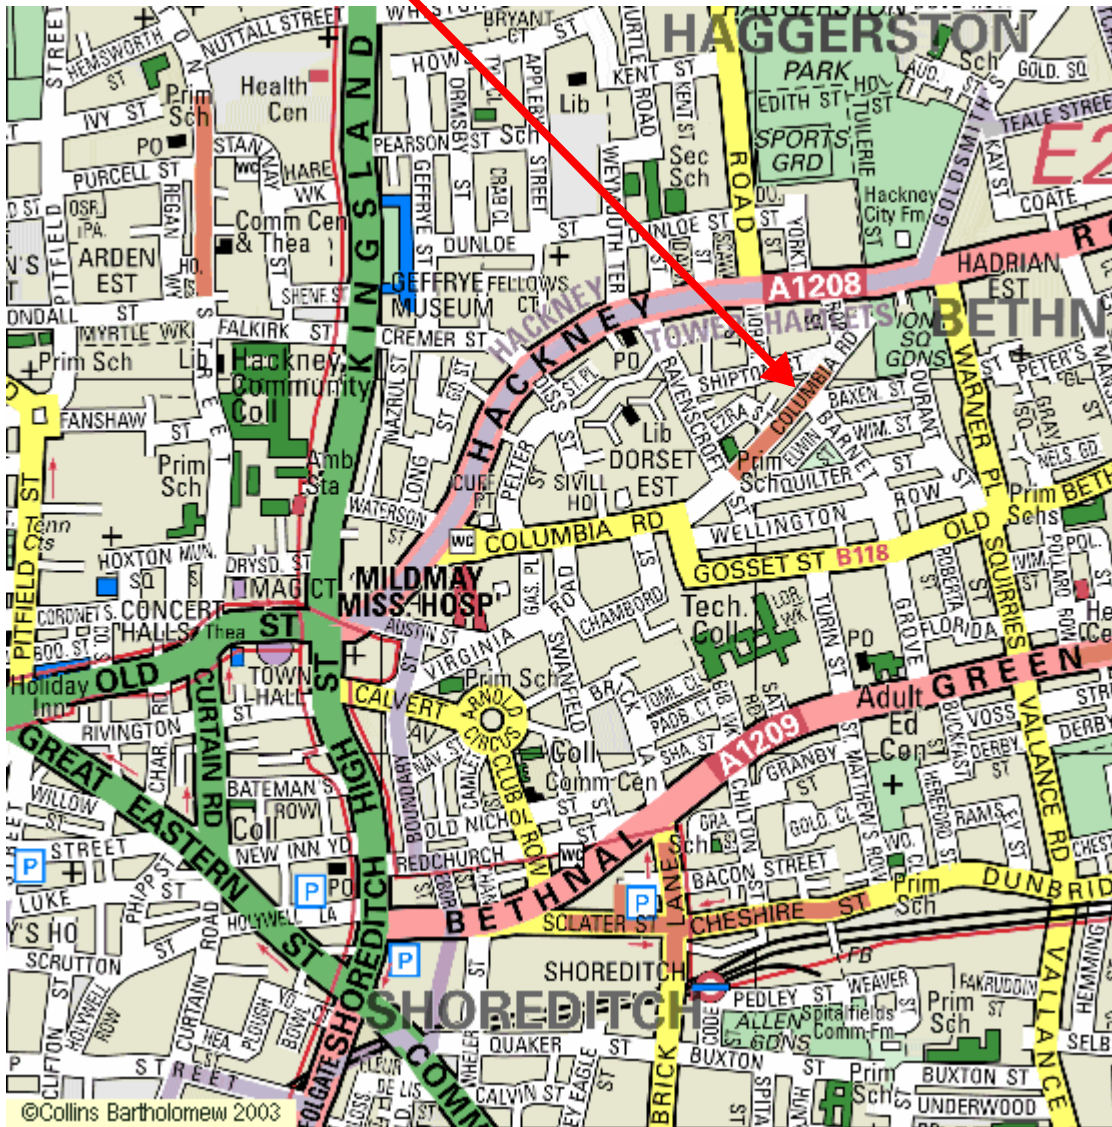

## Stringray Globe

## Stringray Globe Café, Bar and Pizzeria

109 Columbia Road  
London E2 7RL

Nearest tube station: Shoreditch, East London

**Telephone: 0207 613 1141**