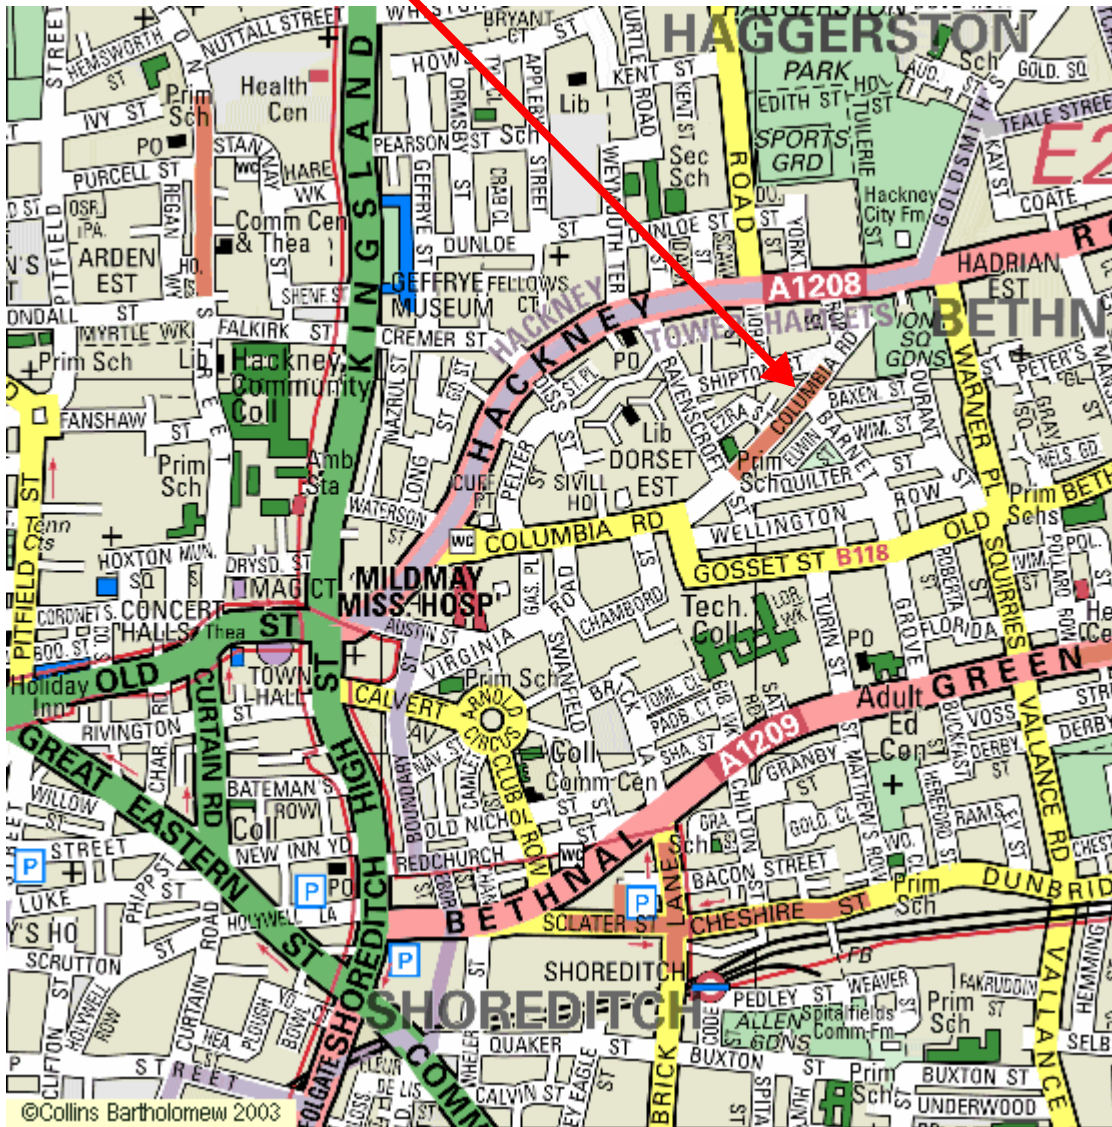

Stringray Globe

Stringray Globe Café, Bar and Pizzeria

109 Columbia Road
London E2 7RL

Nearest tube station: Shoreditch, East London

Telephone: 0207 613 1141